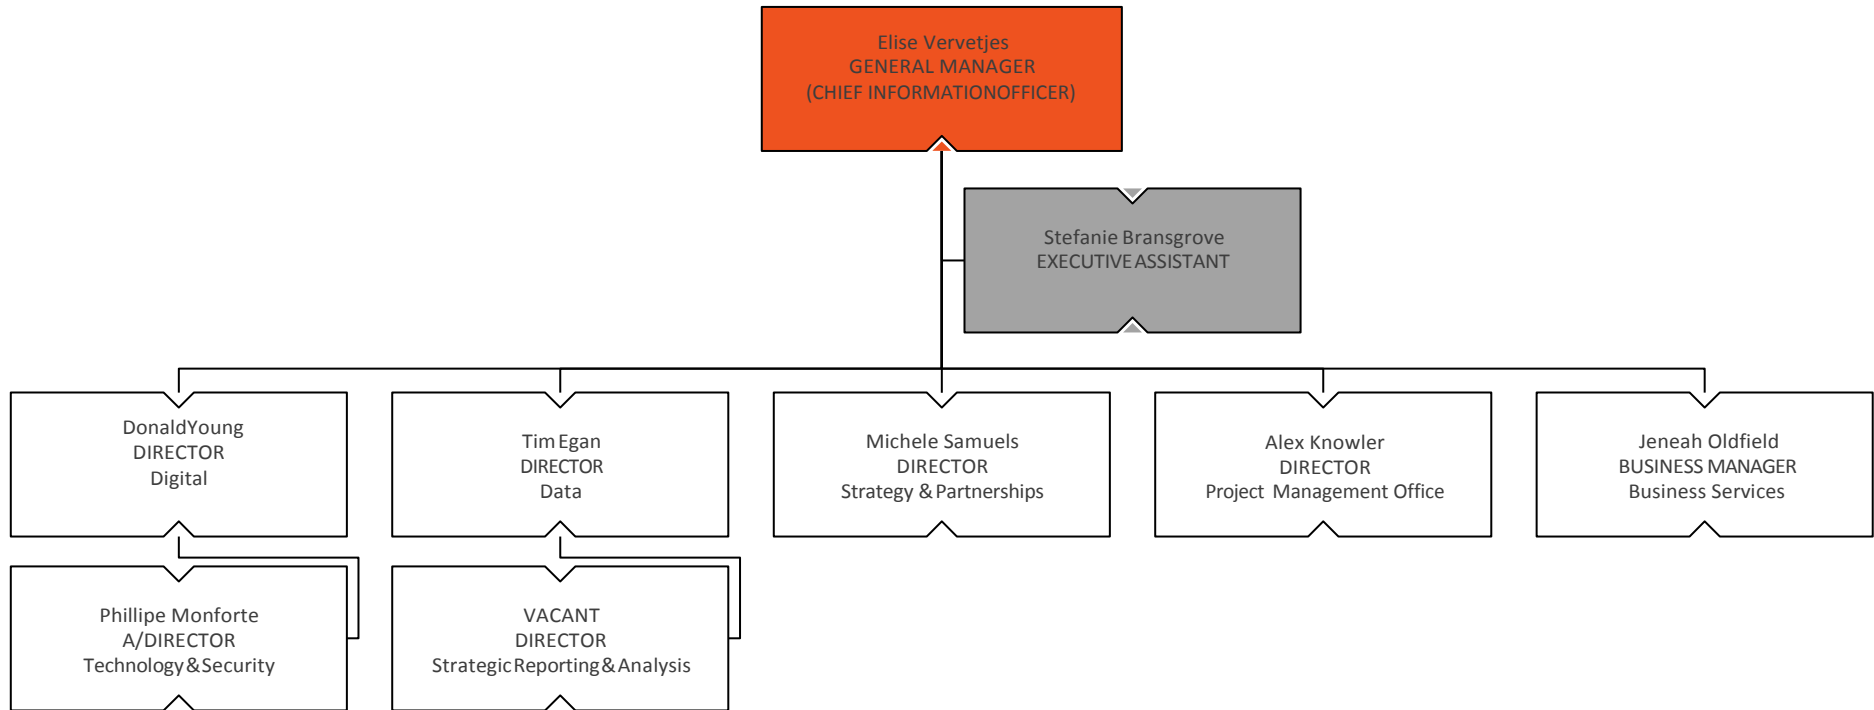

DEPARTMENT OF EDUCATION

ORGANISATIONAL
STRUCTURE
June 2018

School & System Improvement

Education Policy & Programs

Engagement & Partnerships

Education NT

Principals in the Darwin region will report to Aderyn Chatterton while recruitment is finalised for the position of Senior Director School Improvement and Leadership-Darwin.

Digital & Data

Corporate Services

Jasmin Aldenhoven
EXECUTIVEDIRECTOR
CorporateServices

Jorja Lee-Kinna
EXECUTIVE ASSISTANT

Strategic Policy & Executive Services