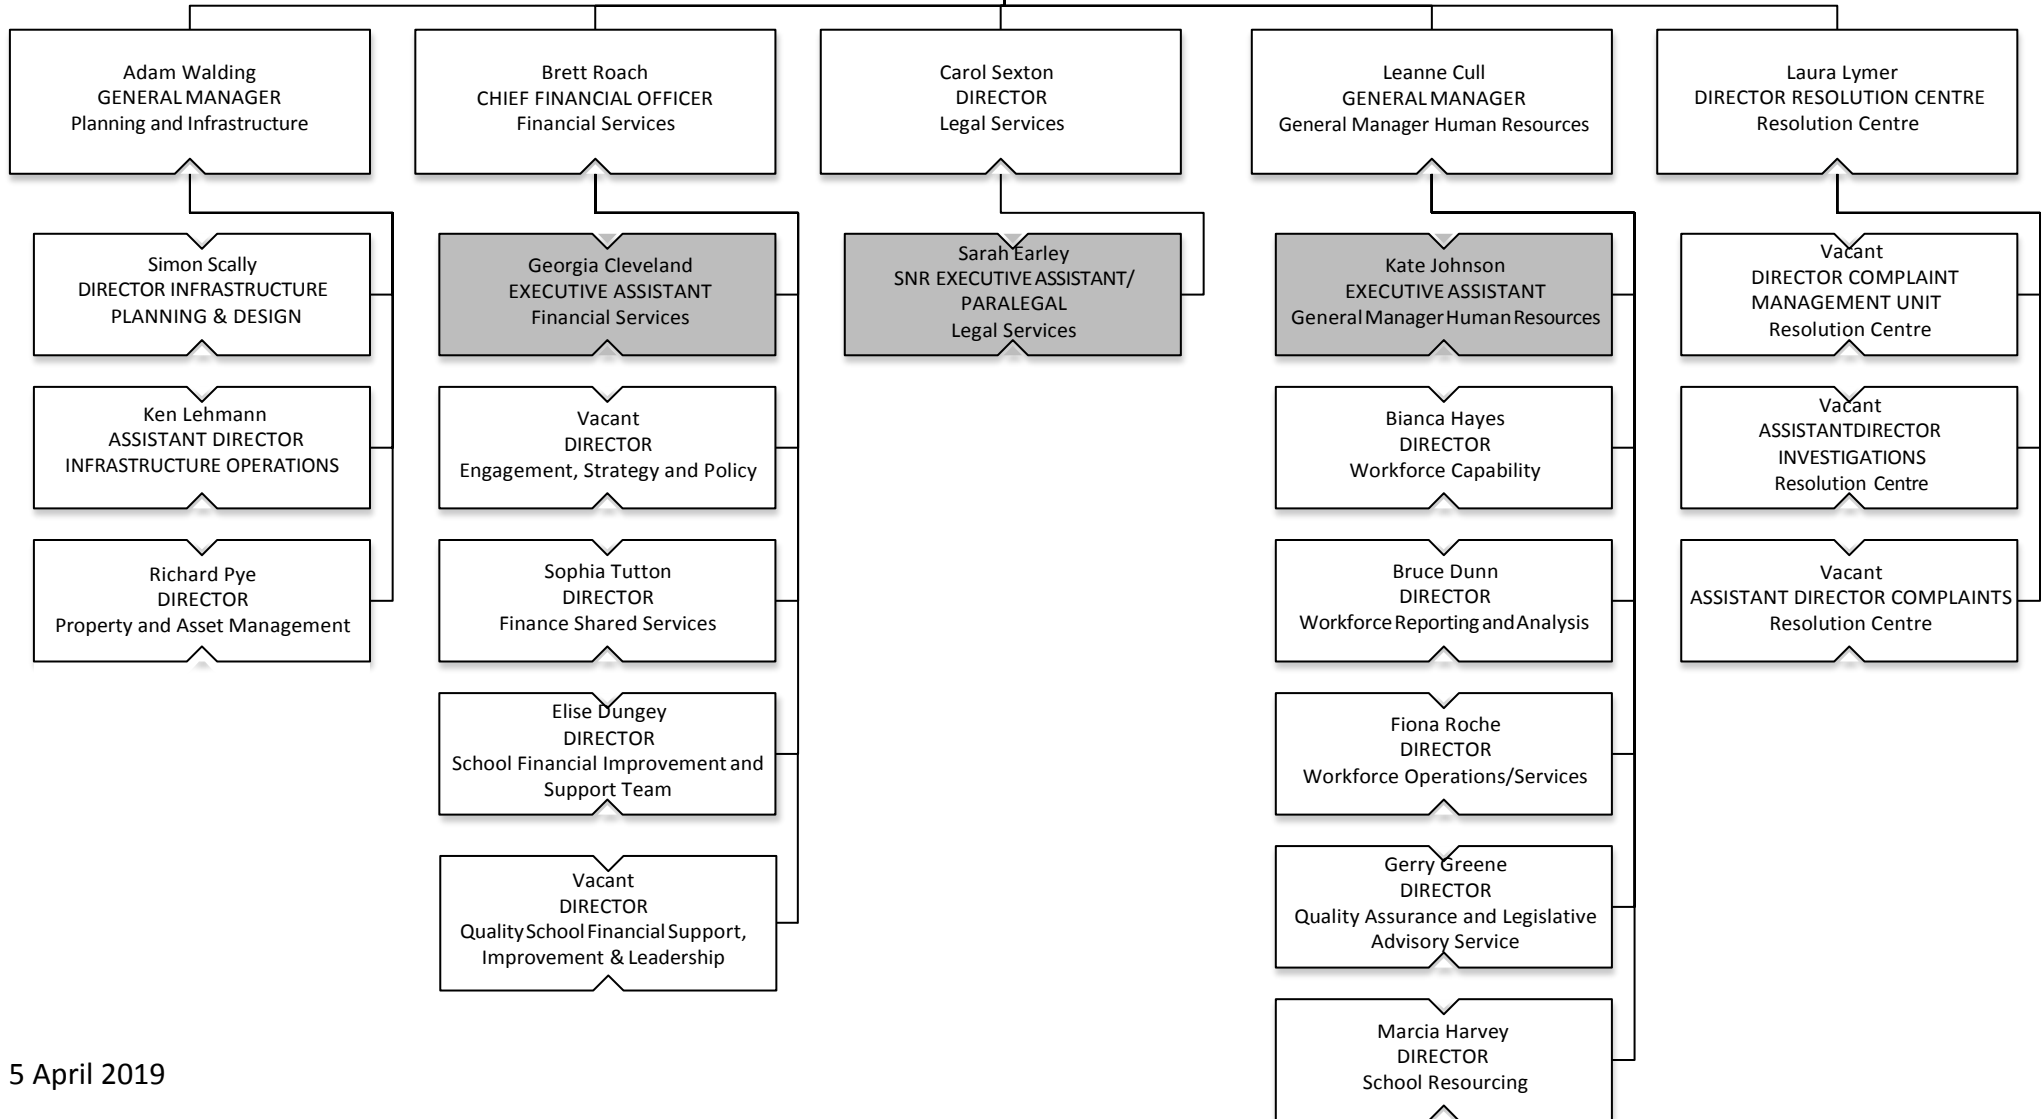

DEPARTMENT OF EDUCATION

ORGANISATIONAL
STRUCTURE
June 2018

School & System Improvement

Education Policy & Programs

Engagement & Partnerships

Education NT

Principals in the Darwin region will report to Aderyn Chatterton while recruitment is finalised for the position of Senior Director School Improvement and Leadership-Darwin.

Digital & Data

Corporate Services

Jasmin Aldenhoven
EXECUTIVEDIRECTOR
CorporateServices

Jorja Lee-Kinna
EXECUTIVE ASSISTANT

Strategic Policy & Executive Services