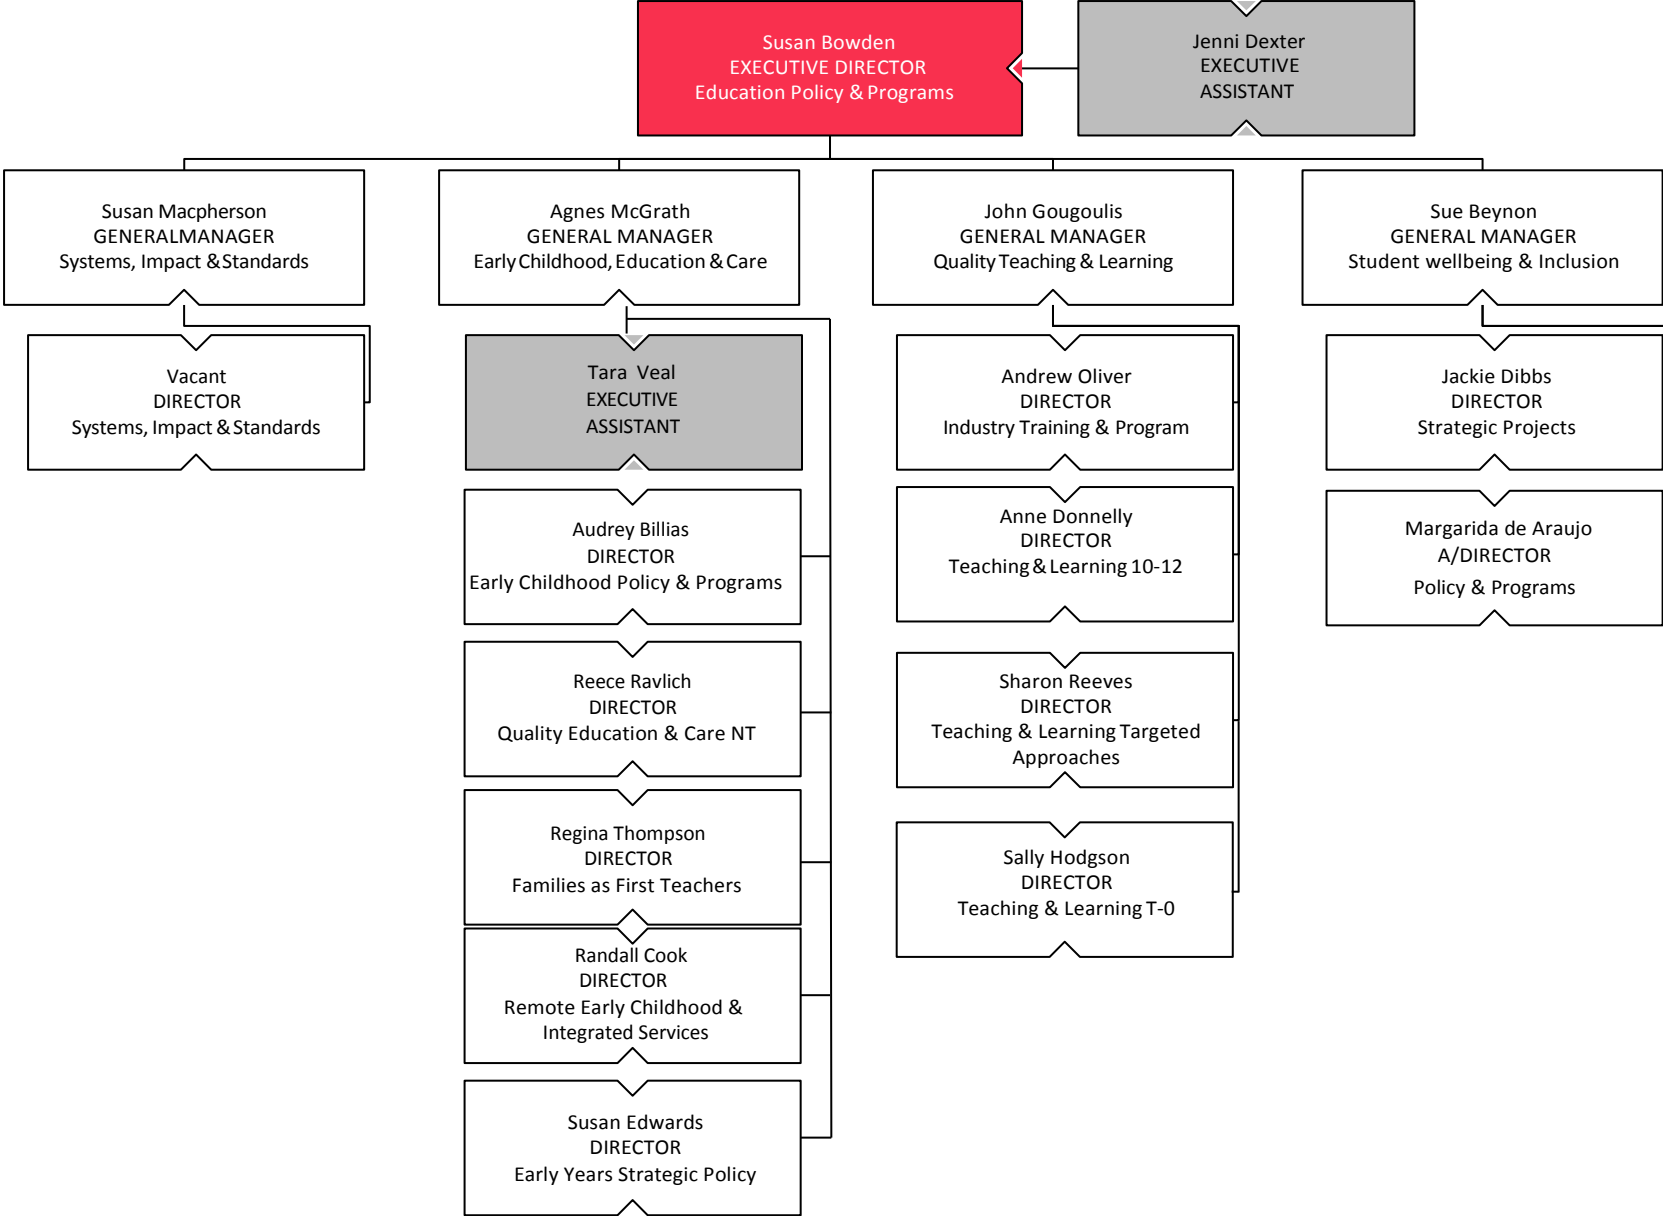

DEPARTMENT OF EDUCATION

ORGANISATIONAL
STRUCTURE
June 2018

School & System Improvement

Education Policy & Programs

Engagement & Partnerships

Education NT

Principals in the Darwin region will report to Aderyn Chatterton while recruitment is finalised for the position of Senior Director School Improvement and Leadership-Darwin.

Digital & Data

Corporate Services

Jasmin Aldenhoven
EXECUTIVEDIRECTOR
CorporateServices

Jorja Lee-Kinna
EXECUTIVE ASSISTANT

Strategic Policy & Executive Services