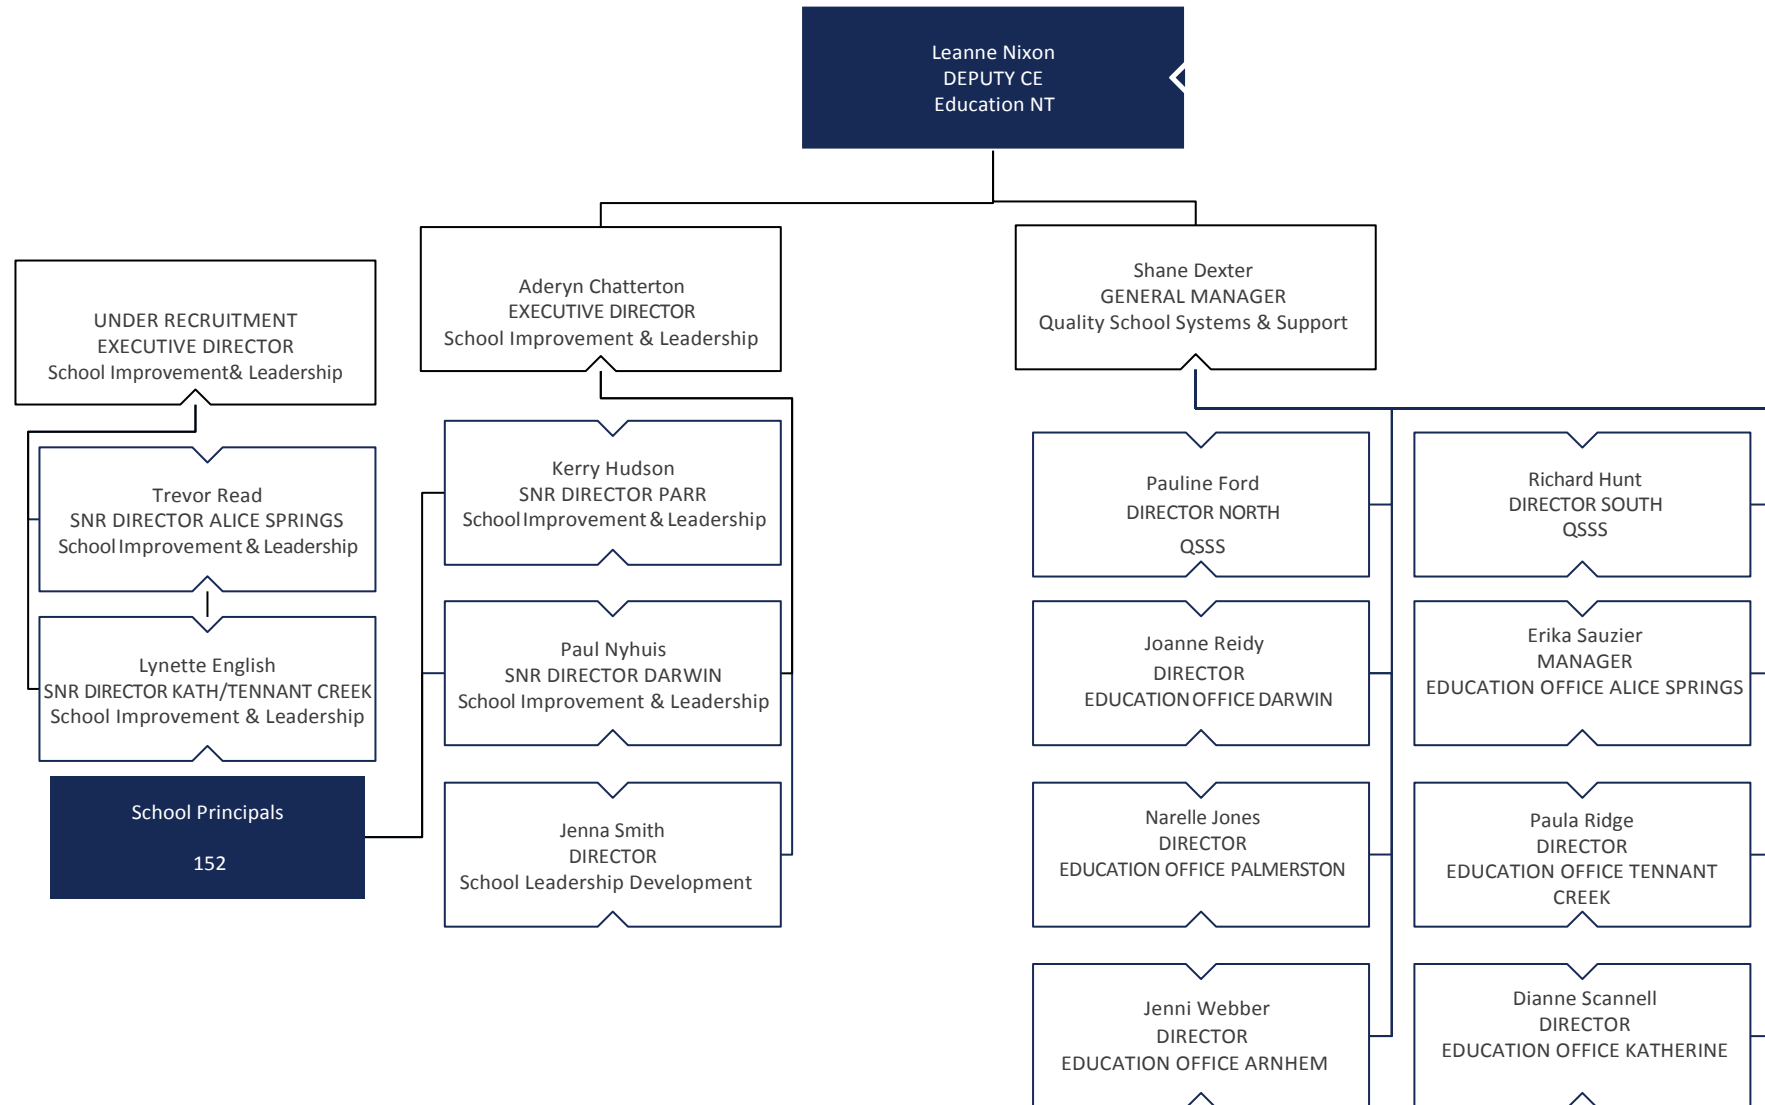

DEPARTMENT OF EDUCATION

ORGANISATIONAL
STRUCTURE
June 2018

School & System Improvement

Education Policy & Programs

Engagement & Partnerships

Education NT

Principals in the Darwin region will report to Aderyn Chatterton while recruitment is finalised for the position of Senior Director School Improvement and Leadership-Darwin.

Digital & Data

Corporate Services

Jasmin Aldenhoven
EXECUTIVEDIRECTOR
CorporateServices

Jorja Lee-Kinna
EXECUTIVE ASSISTANT

Strategic Policy & Executive Services