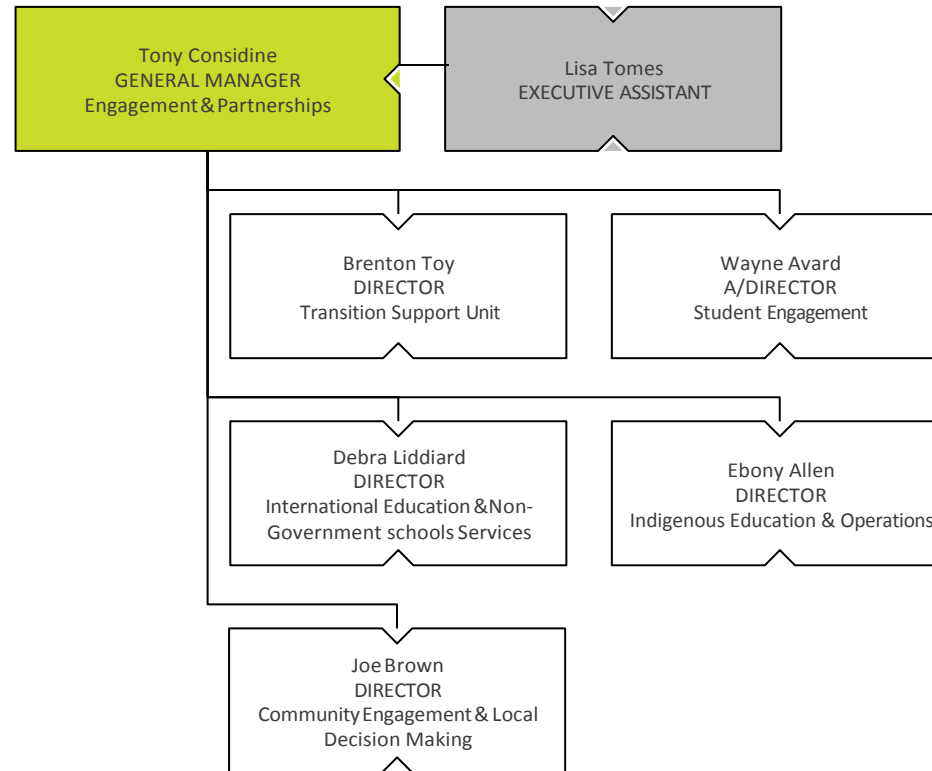

DEPARTMENT OF EDUCATION

ORGANISATIONAL
STRUCTURE
June 2018

School & System Improvement

Education Policy & Programs

Engagement & Partnerships

Education NT

Principals in the Darwin region will report to Aderyn Chatterton while recruitment is finalised for the position of Senior Director School Improvement and Leadership-Darwin.

Digital & Data

Corporate Services

Jasmin Aldenhoven
EXECUTIVEDIRECTOR
CorporateServices

Jorja Lee-Kinna
EXECUTIVE ASSISTANT

Strategic Policy & Executive Services