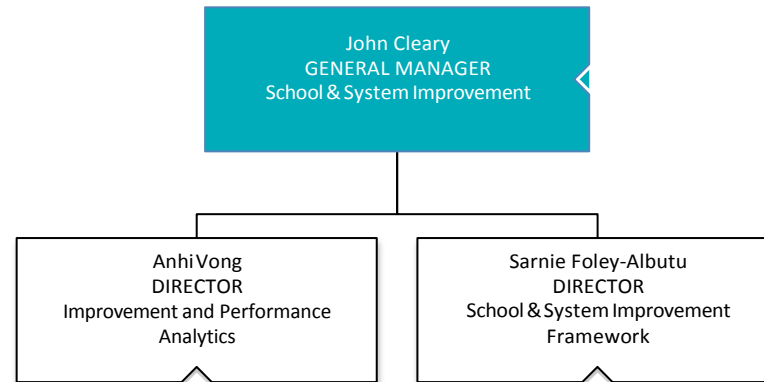

DEPARTMENT OF EDUCATION

ORGANISATIONAL
STRUCTURE
June 2018

School & System Improvement

Education Policy & Programs

Engagement & Partnerships

Education NT

Principals in the Darwin region will report to Aderyn Chatterton while recruitment is finalised for the position of Senior Director School Improvement and Leadership-Darwin.