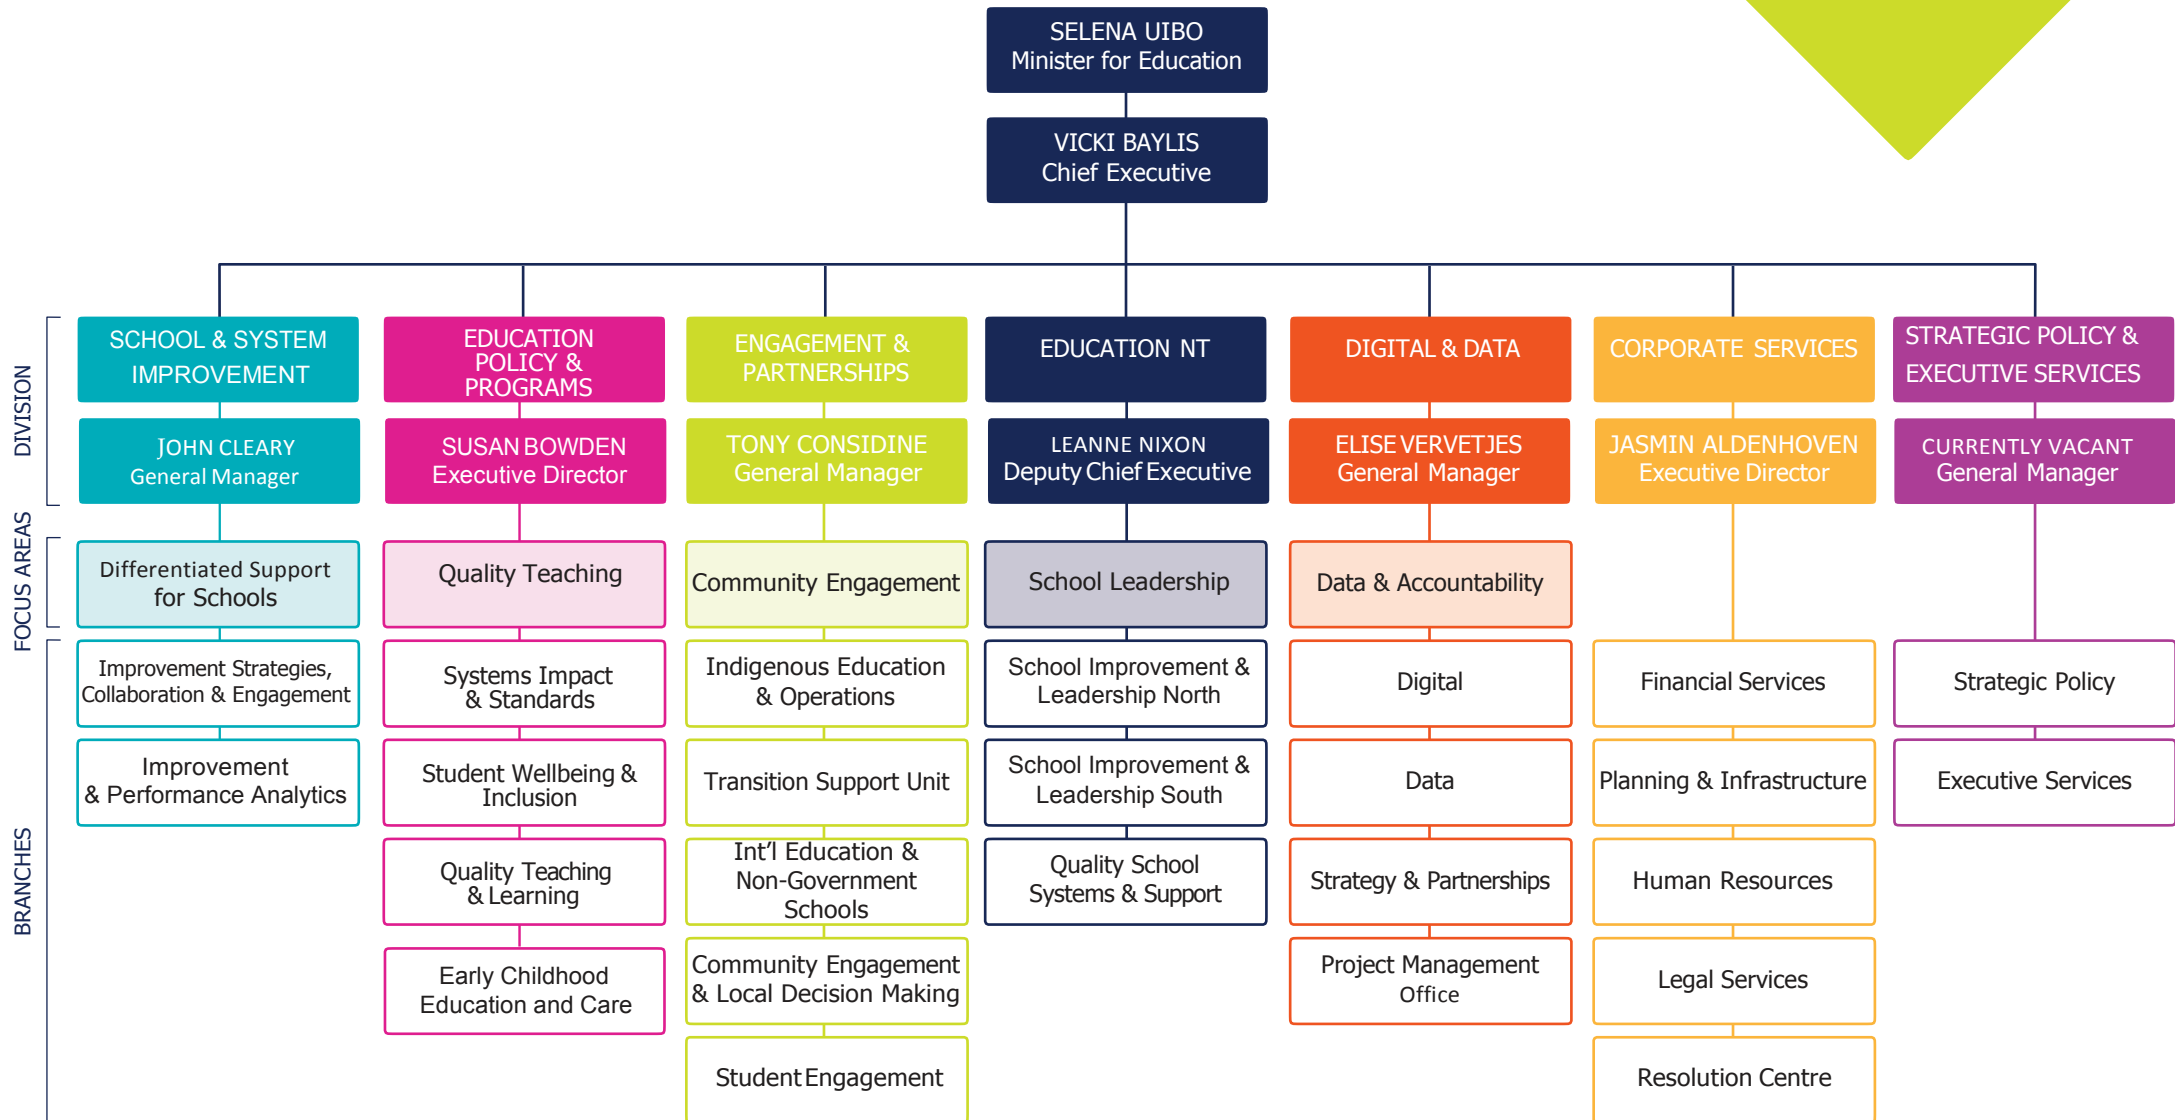

DEPARTMENT OF EDUCATION

ORGANISATIONAL
STRUCTURE
June 2018

School & System Improvement

Education Policy & Programs

Engagement & Partnerships

Education NT

Principals in the Darwin region will report to Aderyn Chatterton while recruitment is finalised for the position of Senior Director School Improvement and Leadership-Darwin.

Digital & Data

Corporate Services

Jasmin Aldenhoven
EXECUTIVEDIRECTOR
CorporateServices

Jorja Lee-Kinna
EXECUTIVE ASSISTANT

Strategic Policy & Executive Services